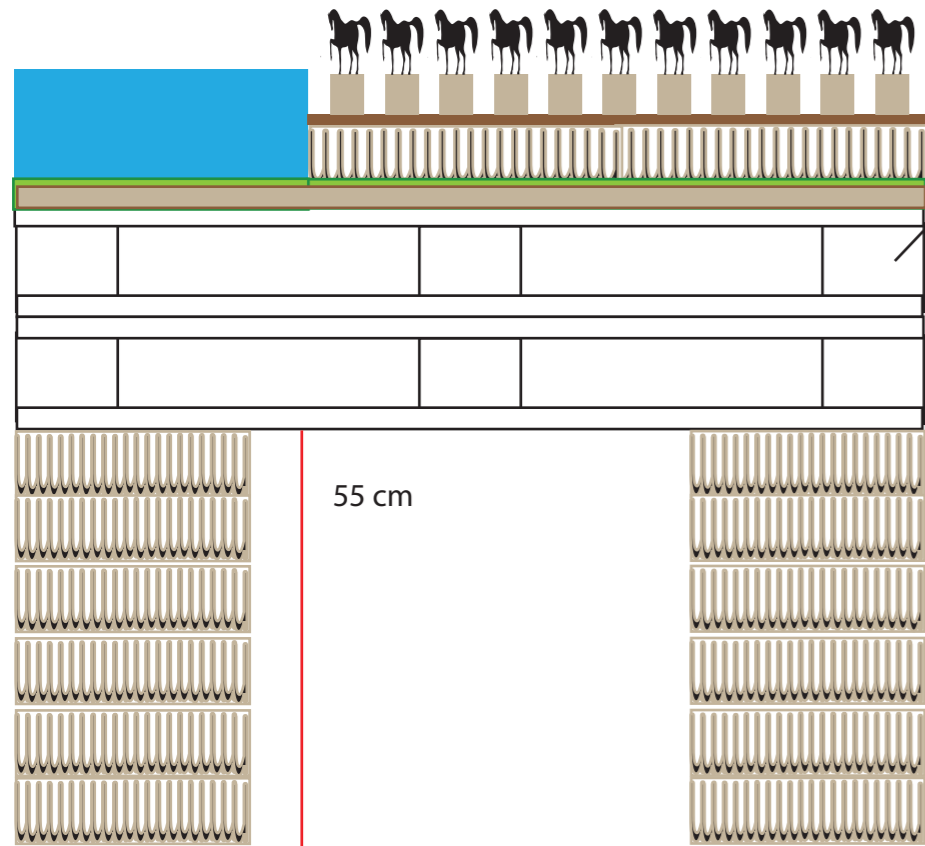

11 horses on cylindrical pedestal 2 cm in diameter

no. 2 pallet 120x120 cm

side view

Pannello in cartone con dida gioco dei dadi che rimane come base su cui si mette il piano dell'horse race. Il piano di cartone diventa un tavolo da gioco per dadi o carte

Game board 80x120 cm on honeycomb board of thickness 4 cm

Plexiglass or wooden horses 7x5 cm

**MATERIAL LIST:**

- no. 2 pallet bases for table top, 120x120 cm
- no. 4 cardboard table legs, 55 cm
- no. 11 plexiglass horses on wooden cylinder
- Cardboard game plan 120x80x4 cm
- Horse race table top with explanations and solution, printed on 4 cm thick honeycomb cardboard.
- Possible plexiglass sideboard for dice throwing

plexiglass sides, for dice throwing

3 sides of plexiglass mounted on a plexiglass bottom, which will be fixed on the pallet and covered by the cardboard.