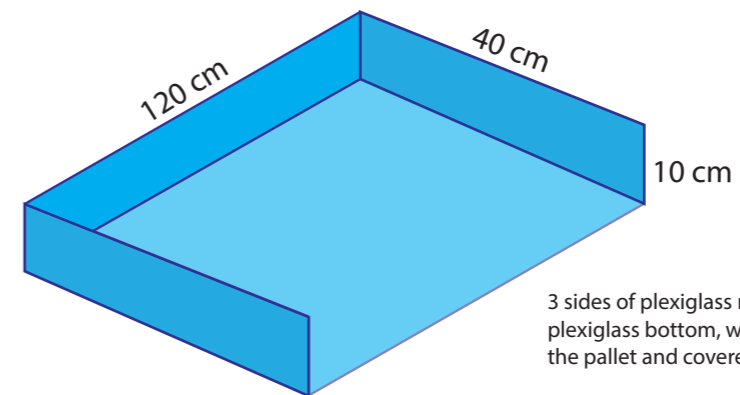

11 horses on cylindrical pedestal 2 cm in diameter

no. 2 pallet 120x120 cm

side view

Pannello in cartone con dida gioco dei dadi che rimane come base su cui si mette il piano dell'horse race. Il piano di cartone diventa un tavolo da gioco per dadi o carte

Game board 80x120 cm on honeycomb board of thickness 4 cm

Plexiglass or wooden horses 7x5 cm

**MATERIAL LIST:**

- no. 2 pallet bases for table top, 120x120 cm
- no. 4 cardboard table legs, 55 cm
- no. 11 plexiglass horses on wooden cylinder
- Cardboard game plan 120x80x4 cm
- Horse race table top with explanations and solution, printed on 4 cm thick honeycomb cardboard.
- Possible plexiglass sideboard for dice throwing

plexiglass sides, for dice throwing

3 sides of plexiglass mounted on a plexiglass bottom, which will be fixed on the pallet and covered by the cardboard.