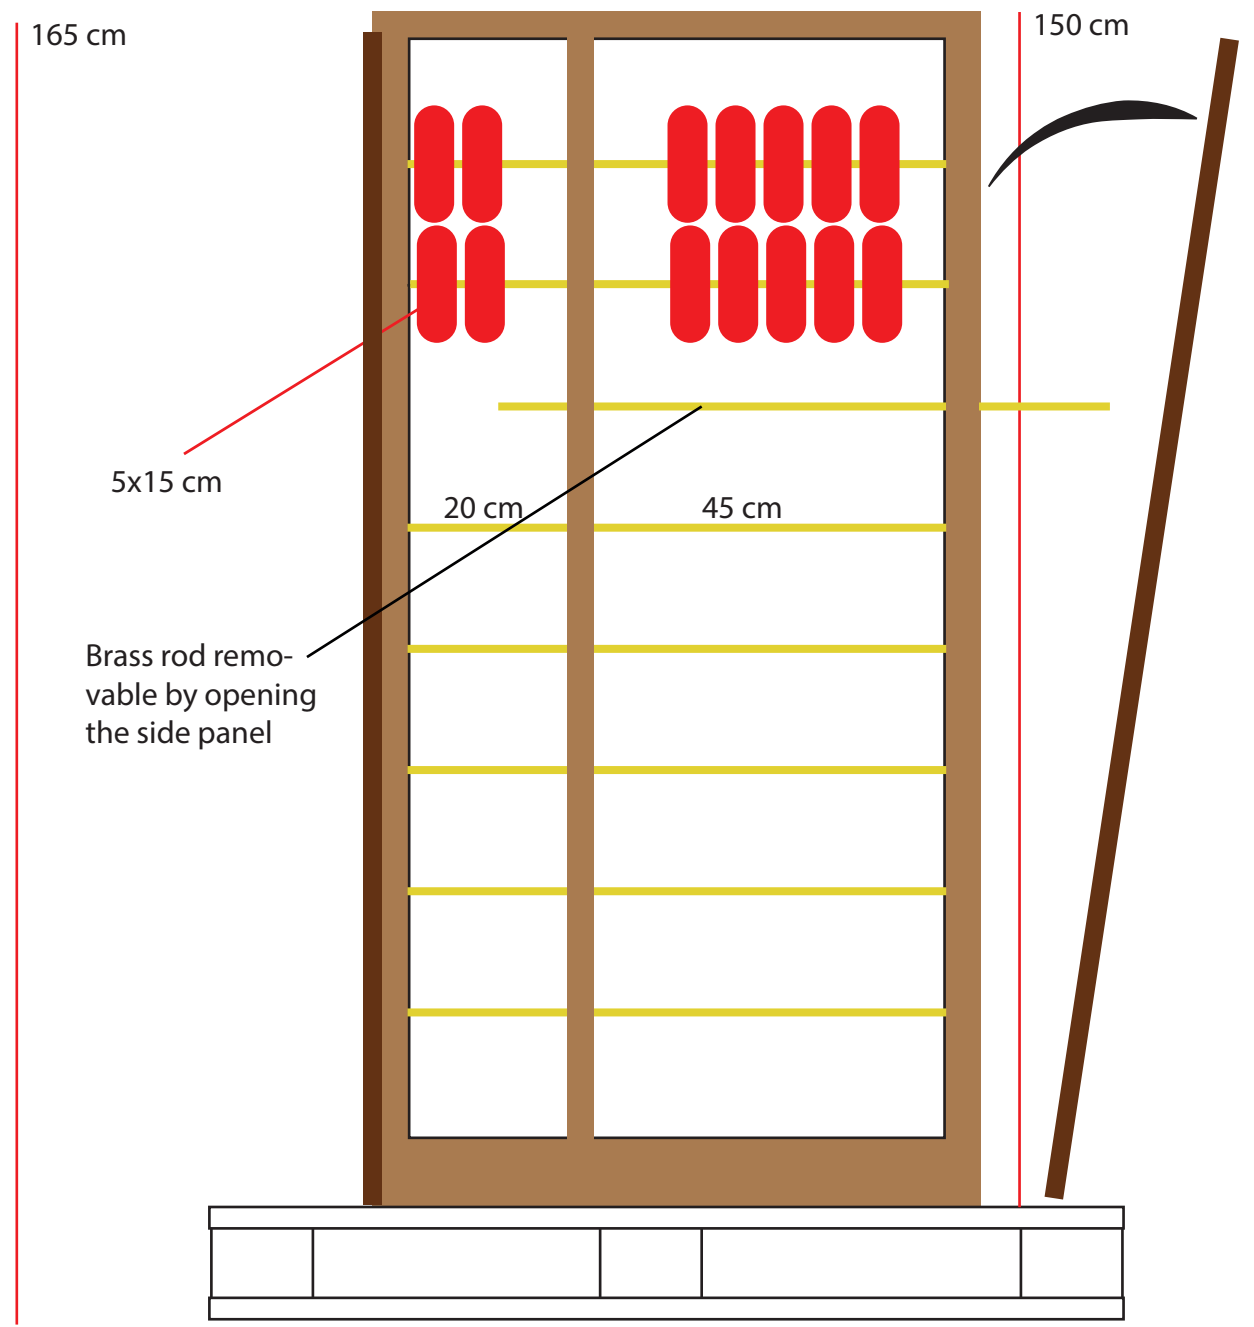

## MATERIAL LIST:

- Base pallet 120x80 cm
- Abacus structure made of MDF wood with brass rods
- Discs for Abacus, MDF stained red
- Cardboard panel with explanation
- Calculator - abacus