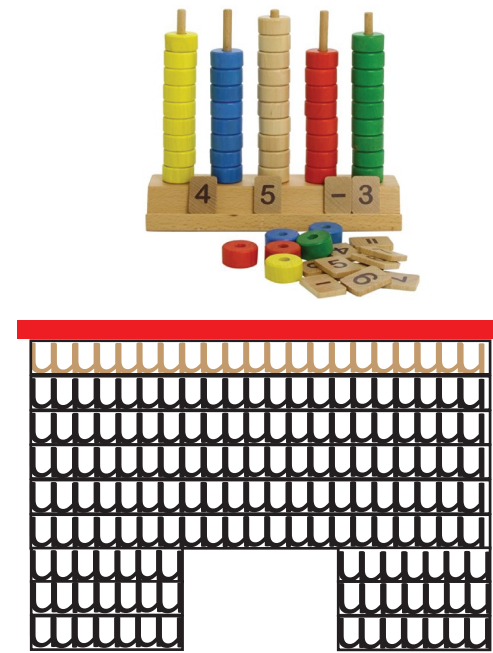

# Abacus

## MATERIAL LIST:

- Base pallet 120x80 cm
- Abacus structure made of MDF wood with brass rods
- Discs for Abacus, MDF stained red
- Cardboard panel with explanation
- Calculator - abacus