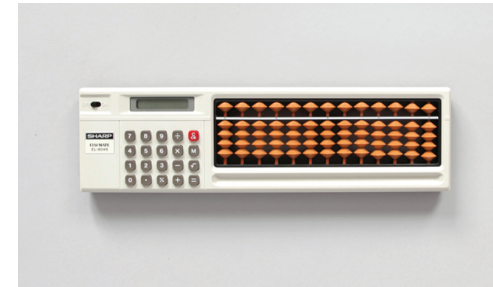

## MATERIAL LIST:

- Base pallet 120x80 cm
- Abacus structure made of MDF wood with brass rods
- Discs for Abacus, MDF stained red
- Cardboard panel with explanation
- Calculator - abacus