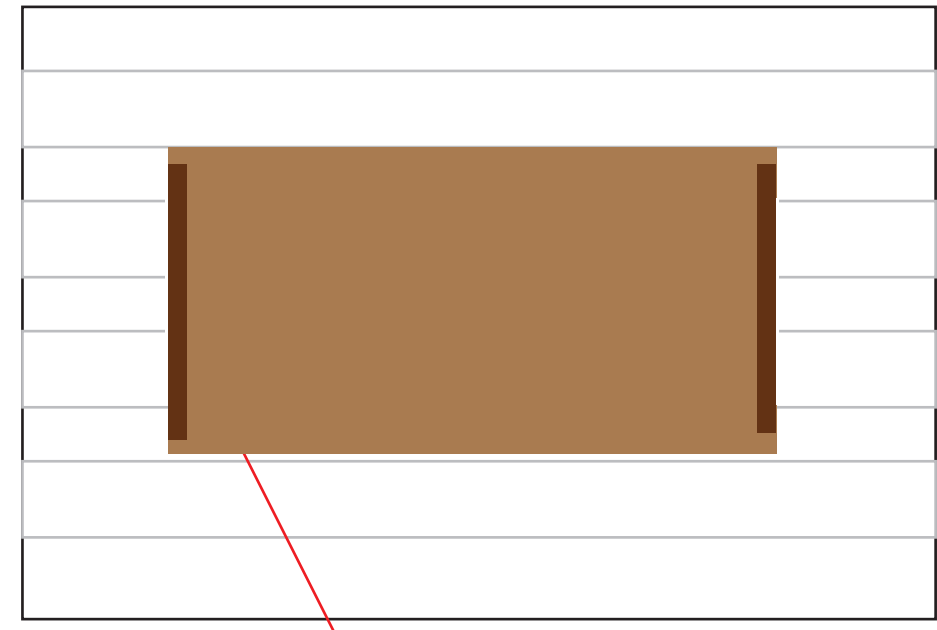

# Abacus

## MATERIAL LIST:

- Base pallet 120x80 cm
- Abacus structure made of MDF wood with brass rods
- Discs for Abacus, MDF stained red
- Cardboard panel with explanation
- Calculator - abacus